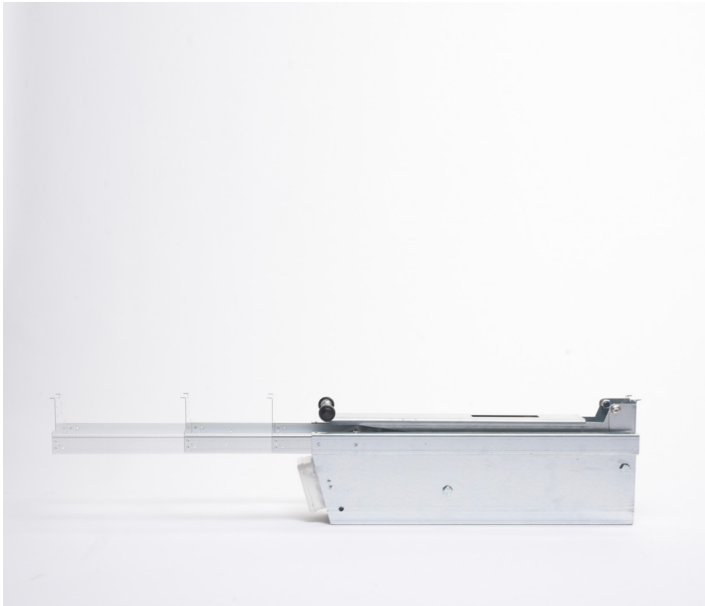

Electrical Opening System - SA Power Mini
maximum stability and minimum need for space

S O L I
D O M E

Electrical Opening System - SA Power Mini

MAXIMUM STABILITY AND POWER

SA Power Mini is based on a flexible unique geometrical movement by means of an electrical actuator.

The SA Power Mini gives a maximum stability and power performance for opening and closing. The traverse length is 100% adjustable.

The opening system is especially designed for small and medium size skylights, domes and smoke hatches in buildings, staircases etc.

The opening system has an elegant design and takes no space in the room under the skylight or smoke hatch.

Model	Product no.	Power supply	Traverse length (build-in dimen.)	Opening angle (fire)	Opening force 24VDC (cover weight incl. snow)	Opening force 48VDC (cover weight incl. snow)	Max. cover weight (closing force after full fire opening)
SA Power Mini 160°	221000	24VDC / 2,5 A 48VDC / 1,25A	70-110 cm (adjustable)	160° (*)	70-100 cm: 130 kg 101-110 cm: 110 kg		70-100 cm: 30 kg 101-110 cm: 25 kg
SA Power Mini 130°	221100			130° (*)			
SA Power Mini+ 160°	221400	24VDC / 4A 48VDC / 2A	70-110 cm (adjustable)	160° (*)	70-100 cm: 190 kg 101-110 cm: 170 kg	70-100 cm: 200 kg 101-110 cm: 180 kg	70-100 cm: 70 kg 101-110 cm: 65 kg
SA Power Mini+ 130°	221500			130° (*)			

Size: Length 70-110 cm / Width 15 cm / Height 20 cm

Opening angle for fire position: 90° - 160°

Opening time: max. 60 seconds

Designed for min. 10.000 comfort openings and min. 1.000 fire openings

Degree of protection: IP54